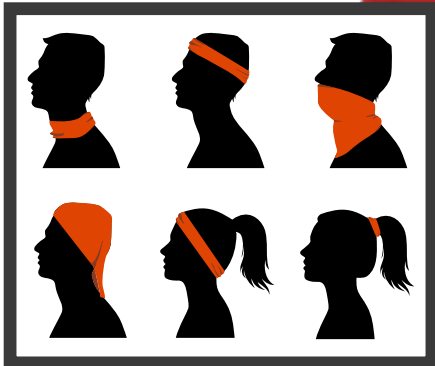

**SOLAR GAITERS** SOLGT

Size (l x w) 17.5" x 9.225" / Imprint Area 19.5" x 11.25"

This is a multi-functional performance accessory that can be worn at least six different ways. Made with 100% microfiber Solar fabric that is breathable and includes PURE-tech™ moisture-wicking technology and gives up to UPF +50 solar protection from UV-rays.